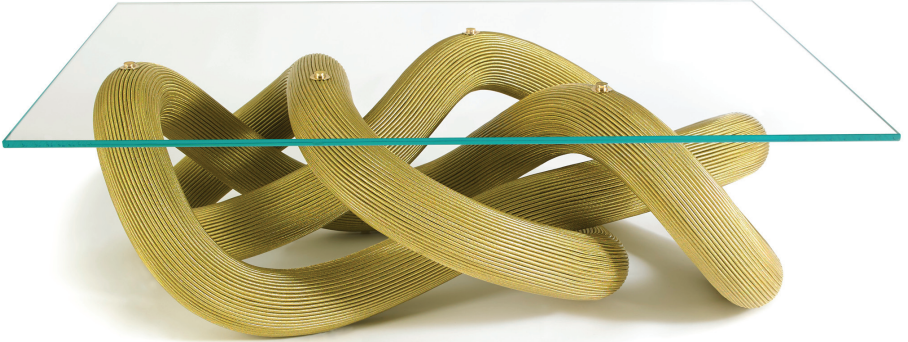

FLUX Low Table

JAKE PHIPPS

WWW.JAKEPHIPPS.COM

Inspired by the playful yet dynamic nature of a firework sparkler, the FLUX Low Table is the second piece in a collection of furniture using a single energetic line that flows as an infinite and unsupported loop.

This singular loop is made up of over 400m of individual strands of braided brass wire, giving the piece a textured directional movement, and thereby highlighting its graceful twists and turns.

The thick glass top is connected harmoniously to the loop by a series of ultraviolet bonded polished brass fittings.

NAME	FLUX Low Table
WEIGHT	72 kg
DIMENSIONS	L 130cm x D 90cm x H 42cm
MATERIAL	Brass, Copper or Steel braided wire
AVAILABILITY	Bespoke shapes and sizes available
LEAD TIME	12-16 weeks

Also available from this collection :