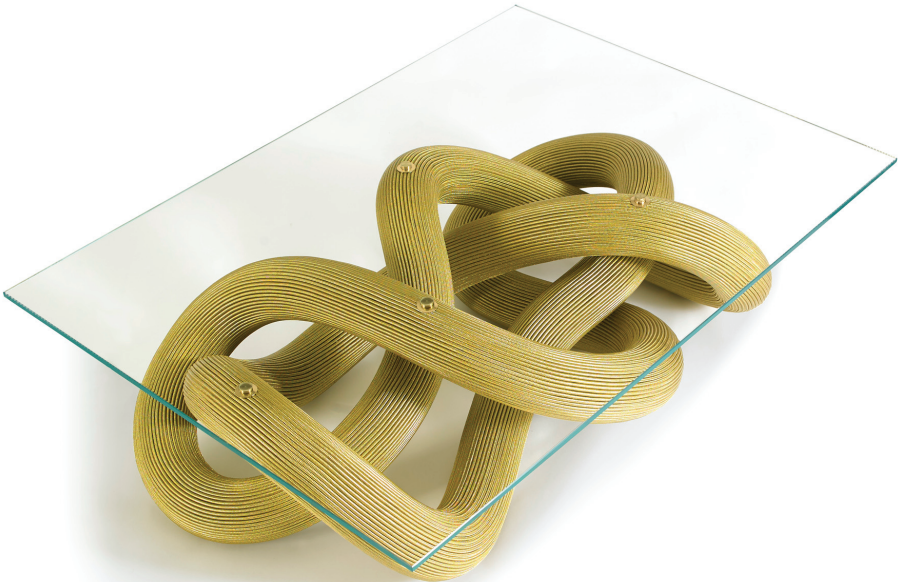

FLUX Low Table

JAKE PHIPPS

WWW.JAKEPHIPPS.COM

Inspired by the playful yet dynamic nature of a firework sparkler, the FLUX Low Table is the second piece in a collection of furniture using a single energetic line that flows as an infinite and unsupported loop.

This singular loop is made up of over 400m of individual strands of braided brass wire, giving the piece a textured directional movement, and thereby highlighting its graceful twists and turns.

The thick glass top is connected harmoniously to the loop by a series of ultraviolet bonded polished brass fittings.

NAME	FLUX Low Table
WEIGHT	72 kg
DIMENSIONS	L 130cm x D 90cm x H 42cm
MATERIAL	Brass, Copper or Steel braided wire
AVAILABILITY	Bespoke shapes and sizes available
LEAD TIME	12-16 weeks

Also available from this collection :