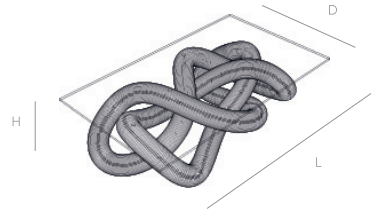

FLUX Low Table

JAKE PHIPPS

WWW.JAKEPHIPPS.COM

Inspired by the playful yet dynamic nature of a firework sparkler, the FLUX Low Table is the second piece in a collection of furniture using a single energetic line that flows as an infinite and unsupported loop.

This singular loop is made up of over 400m of individual strands of braided brass wire, giving the piece a textured directional movement, and thereby highlighting its graceful twists and turns.

The thick glass top is connected harmoniously to the loop by a series of ultraviolet bonded polished brass fittings.

NAME	FLUX Low Table
WEIGHT	72 kg
DIMENSIONS	L 130cm x D 90cm x H 42cm
MATERIAL	Brass, Copper or Steel braided wire
AVAILABILITY	Bespoke shapes and sizes available
LEAD TIME	12-16 weeks

Also available from this collection :