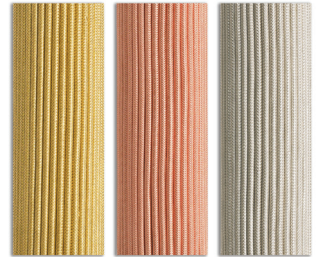

FLUX Low Table

JAKE PHIPPS

WWW.JAKEPHIPPS.COM

Inspired by the playful yet dynamic nature of a firework sparkler, the FLUX Low Table is the second piece in a collection of furniture using a single energetic line that flows as an infinite and unsupported loop.

This singular loop is made up of over 400m of individual strands of braided brass wire, giving the piece a textured directional movement, and thereby highlighting its graceful twists and turns.

The thick glass top is connected harmoniously to the loop by a series of ultraviolet bonded polished brass fittings.

NAME	FLUX Low Table
WEIGHT	72 kg
DIMENSIONS	L 130cm x D 90cm x H 42cm
MATERIAL	Brass, Copper or Steel braided wire
AVAILABILITY	Bespoke shapes and sizes available
LEAD TIME	12-16 weeks

Also available from this collection :