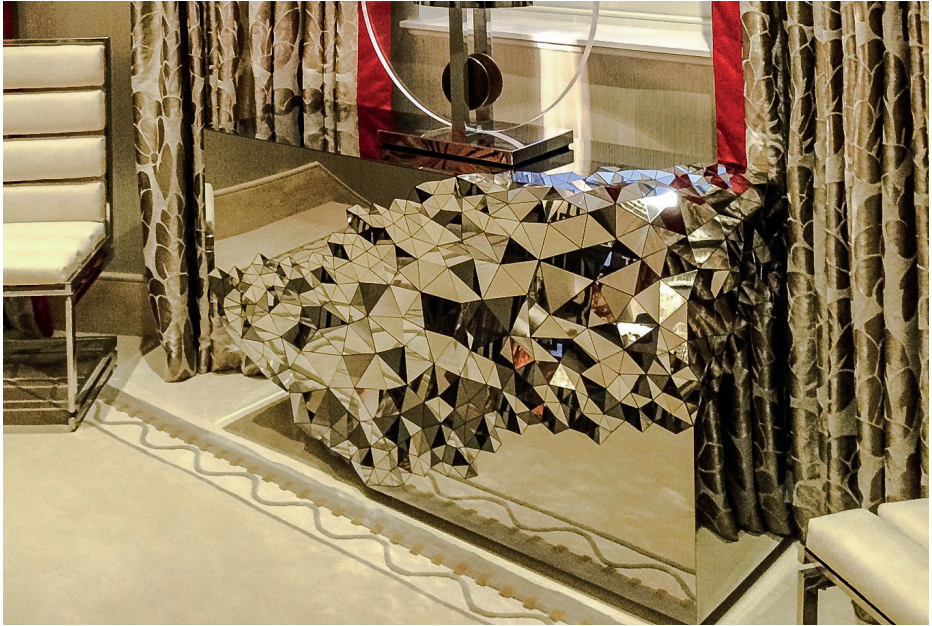

STELLAR Console Table

JAKE PHIPPS

WWW.JAKEPHIPPS.COM

Part of the award winning Stellar Collection - the Stellar Console Table is inspired by the precious qualities of naturally forming amethyst geodes and machine cut diamonds. The large expansive surfaces on the table are in stark contrast to the turbulent seam of individually sized and angled mirrored sections that run through them.

This change in surface creates an optical dispersion that breaks down the light and the surrounding environment, delivering each piece to the eye as one sparkling entity. As the ambience of the environment changes throughout the day, so too does the colour and lustre of the table, creating an ever changing focal point to a room.

NAME	STELLAR Console Table - Small	STELLAR Console Table - Large
WEIGHT	52 kg	60 kg
DIMENSIONS	L140cm x D45cm x H80cm	L168cm x D45cm x H80cm
MATERIAL	Super Mirror Polished Steel	Super Mirror Polished Steel
AVAILABILITY	Mirrored pairs & bespoke sizes available	Mirrored pairs & bespoke sizes available
LEAD TIME	8 - 12 weeks	8 - 12 weeks

The STELLAR Console is also available in a sleek Onyx Black finish. This gives the piece a more subdued luminescence during the day, coming alive in darker conditions with focused lighting.