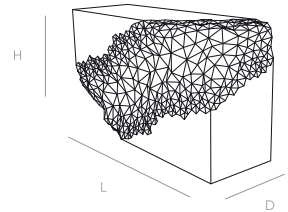

NAME	STELLAR Console Table - Small	STELLAR Console Table - Large
WEIGHT	52 kg	60 kg
DIMENSIONS	L140cm x D45cm x H80cm	L168cm x D45cm x H80cm
MATERIAL	Super Mirror Polished Steel	Super Mirror Polished Steel
AVAILABILITY	Mirrored pairs & bespoke sizes available	Mirrored pairs & bespoke sizes available
LEAD TIME	8 - 12 weeks	8 - 12 weeks