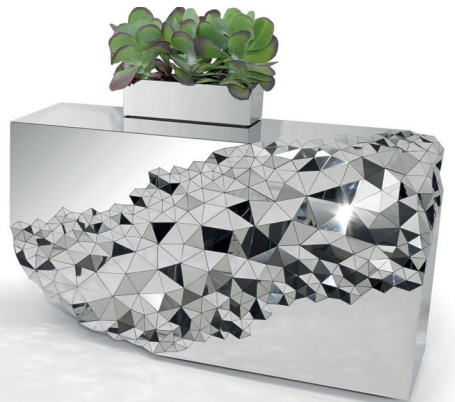

STELLAR Console Table

JAKE PHIPPS

WWW.JAKEPHIPPS.COM

Part of the award winning Stellar Collection - the Stellar Console Table is inspired by the precious qualities of naturally forming amethyst geodes and machine cut diamonds. The large expansive surfaces on the table are in stark contrast to the turbulent seam of individually sized and angled mirrored sections that run through them.

This change in surface creates an optical dispersion that breaks down the light and the surrounding environment, delivering each piece to the eye as one sparkling entity. As the ambience of the environment changes throughout the day, so too does the colour and lustre of the table, creating an ever changing focal point to a room.

NAME	STELLAR Console Table - Small	STELLAR Console Table - Large
WEIGHT	52 kg	60 kg
DIMENSIONS	L140cm x D45cm x H80cm	L168cm x D45cm x H80cm
MATERIAL	Super Mirror Polished Steel	Super Mirror Polished Steel
AVAILABILITY	Mirrored pairs & bespoke sizes available	Mirrored pairs & bespoke sizes available
LEAD TIME	8 - 12 weeks	8 - 12 weeks

The STELLAR Console is also available in a sleek Onyx Black finish. This gives the piece a more subdued luminescence during the day, coming alive in darker conditions with focused lighting.