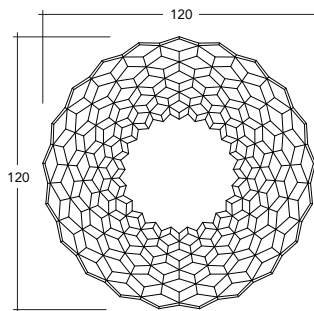

TERRACE Mirror

JAKE PHIPPS

WWW.JAKEPHIPPS.COM

Of all things, a long haul flight to China helped inspire this faceted mirror. Paddy fields cut deep into the valley sides, and when seen from the air, catch the early morning light and reflect back flashes of gold from the pools of still water. Or conversely on a clear night the still water can catch and reflect back the blue moonlight.

The Terrace mirror recreates this experience by using multiple sections of mirror polished and coloured steel, all set at varied angles to catch the light as you move past it.

NAME	TERRACE Mirror
WEIGHT	20 kg
DIMENSIONS	120cm Ø x 13cm / 47"Ø x 5"
MATERIAL	Mirror with polished brass or midnight blue polished stainless steel.
LEAD TIMES	8-12 weeks