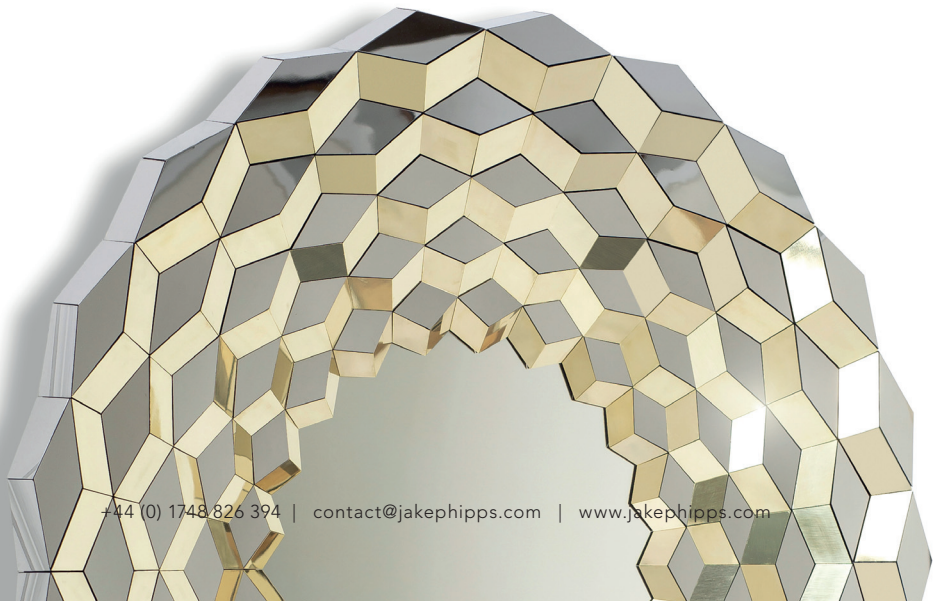

TERRACE Mirror

JAKE PHIPPS

WWW.JAKEPHIPPS.COM

Of all things, a long haul flight to China helped inspire this faceted mirror. Paddy fields cut deep into the valley sides, and when seen from the air, catch the early morning light and reflect back flashes of gold from the pools of still water. Or conversely on a clear night the still water can catch and reflect back the blue moonlight.

The Terrace mirror recreates this experience by using multiple sections of mirror polished and coloured steel, all set at varied angles to catch the light as you move past it.

NAME	TERRACE Mirror
WEIGHT	20 kg
DIMENSIONS	120cm Ø x 13cm / 47"Ø x 5"
MATERIAL	Mirror with polished brass or midnight blue polished stainless steel.
LEAD TIMES	8-12 weeks