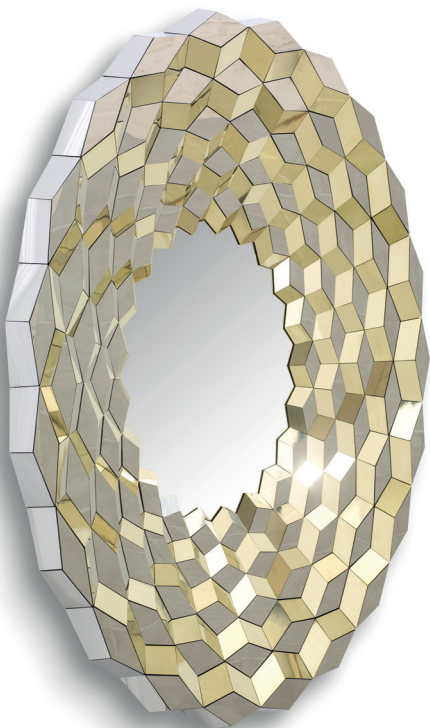

TERRACE Mirror

JAKE PHIPPS

WWW.JAKEPHIPPS.COM

Of all things, a long haul flight to China helped inspire this faceted mirror. Paddy fields cut deep into the valley sides, and when seen from the air, catch the early morning light and reflect back flashes of gold from the pools of still water. Or conversely on a clear night the still water can catch and reflect back the blue moonlight.

The Terrace mirror recreates this experience by using multiple sections of mirror polished and coloured steel, all set at varied angles to catch the light as you move past it.

NAME	TERRACE Mirror
WEIGHT	20 kg
DIMENSIONS	120cm Ø x 13cm / 47"Ø x 5"
MATERIAL	Mirror with polished brass or midnight blue polished stainless steel.
LEAD TIMES	8-12 weeks