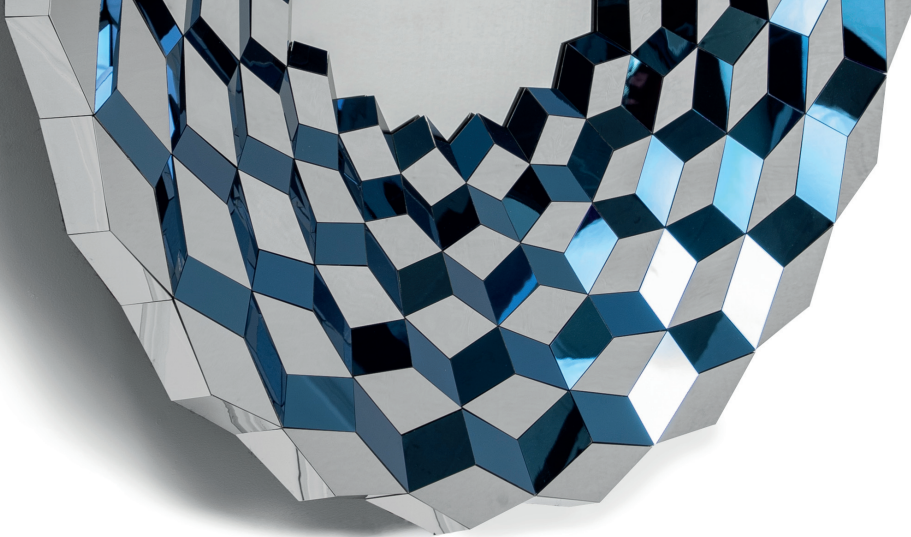

TERRACE Mirror

JAKE PHIPPS

WWW.JAKEPHIPPS.COM

Of all things, a long haul flight to China helped inspire this faceted mirror. Paddy fields cut deep into the valley sides, and when seen from the air, catch the early morning light and reflect back flashes of gold from the pools of still water. Or conversely on a clear night the still water can catch and reflect back the blue moonlight.

The Terrace mirror recreates this experience by using multiple sections of mirror polished and coloured steel, all set at varied angles to catch the light as you move past it.

NAME	TERRACE Mirror
WEIGHT	20 kg
DIMENSIONS	120cm Ø x 13cm / 47"Ø x 5"
MATERIAL	Mirror with polished brass or midnight blue polished stainless steel.
LEAD TIMES	8-12 weeks