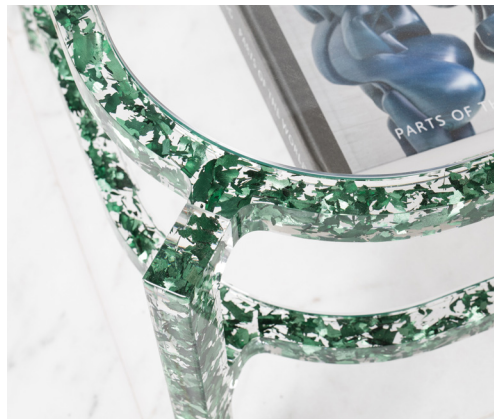

The MIDAS Collection consists of four pieces of furniture. Each incorporating carefully shredded silver-leaf encapsulated in crystal clear resin frames, and available in a variety of colours.

During the manufacturing process the silver-leaf is left to randomly float in the resin so that, once cured, light bounces and reflects off the leaf providing a confetti-like pattern and a unique fragmented glimpse of depth to each element.

Each table has two shelves with low-iron toughened glass. All colours and materials are UV stable.