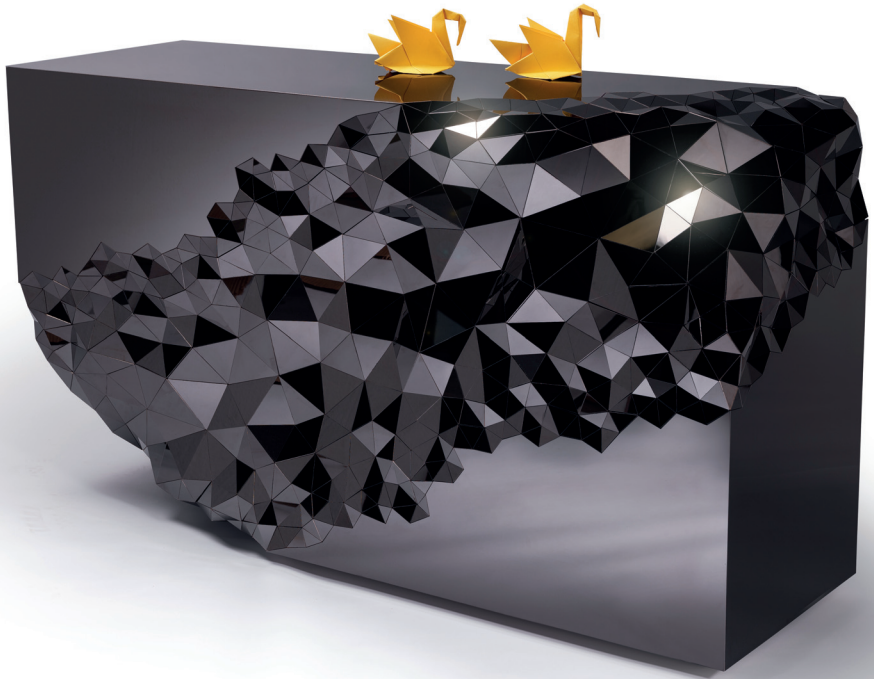

STELLAR Console Table - Onyx Black

JAKE PHIPPS

WWW.JAKEPHIPPS.COM

Part of the award winning Stellar Collection - the Stellar Console Table is inspired by the precious qualities of naturally forming amethyst geodes and machine cut diamonds. The large expansive surfaces on the table are in stark contrast to the turbulent seam of individually sized and angled mirrored sections that run through them.

This change in surface creates an optical dispersion that breaks down the light and the surrounding environment, delivering each piece to the eye as one sparkling entity. As the ambience of the environment changes throughout the day, so too does the colour and lustre of the table, creating an ever changing focal point to a room.

Also available in an original mirror polished steel finish.

Winner of the Claxton Stevens Award 2013

NAME	STELLAR Console Table - Onyx Black
WEIGHT	40kg
DIMENSIONS	L140cm and L166cm x D45cm x H80cm
MATERIAL	Mirror Polished Onyx Black Steel
AVAILABILITY	Mirrored pairs and bespoke sizes available
LEAD TIME	8 - 12 weeks