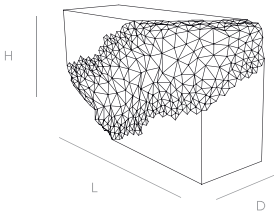

Also available in an original mirror polished steel finish.

Winner of the Claxton Stevens Award 2013

NAME	STELLAR Console Table - Onyx Black
WEIGHT	40kg
DIMENSIONS	L140cm and L166cm x D45cm x H80cm
MATERIAL	Mirror Polished Onyx Black Steel
AVAILABILITY	Mirrored pairs and bespoke sizes available
LEAD TIME	8 - 12 weeks